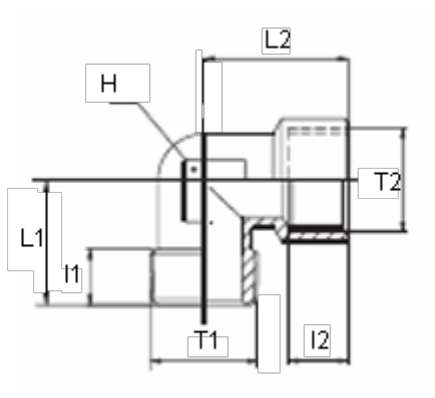

# Data Sheet

Article number: 5891205TR14

Description: Elbow sleeve 1205TR  
R1/4" - G1/4"

## Measures

---

H = 13

L1 = 24.0

I1 = 11.5

L2 = 25.0

I2 = 11.5

T1 = 1/4"

T2 = 1/4"